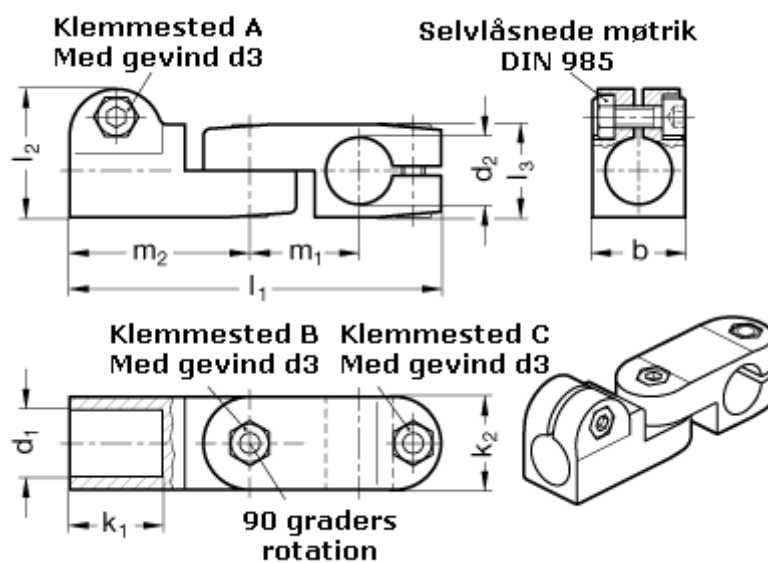

Article number: 20287B16B162BL
Description: E+G swivel clamp
GN287-B16-B16-2-BL

Measures

$b = 25$	$m_1 = 29.5$
$d_1 = B16$	$m_2 = 48.5$
$d_2 = B16$	
$d_3 = M 6$	
$k_1 = 25$	
$k_2 = 25$	
$l_1 = 100$	
$l_2 = 34.5$	